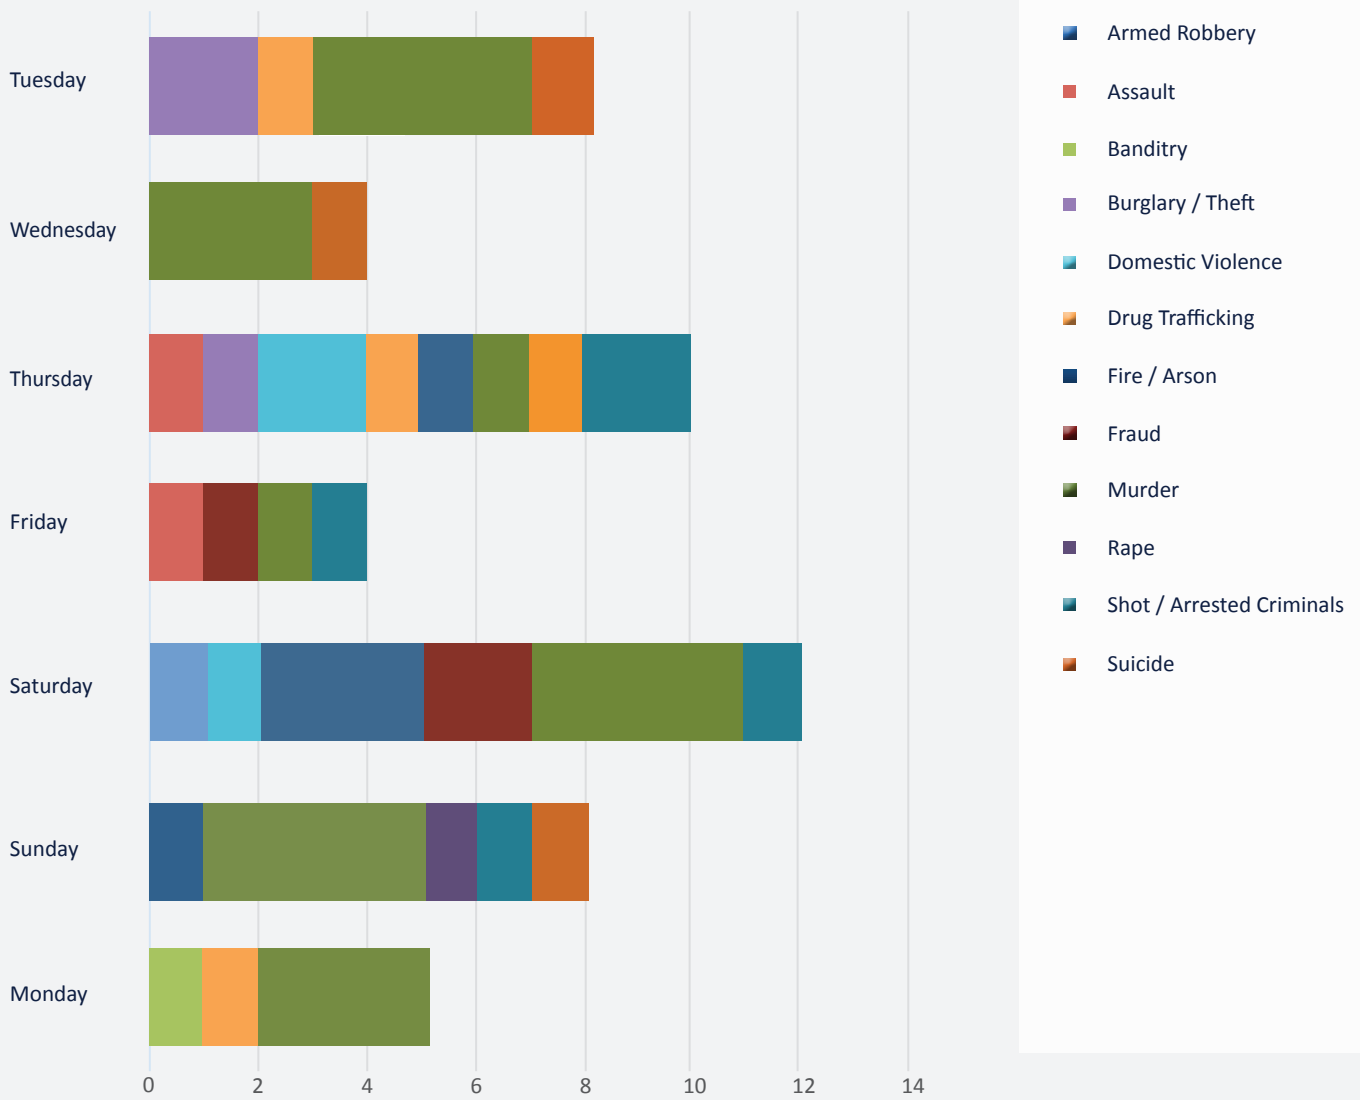

SCENE OF INCIDENTS ANALYSIS IN RELATION TO THE DAYS OF THE WEEK