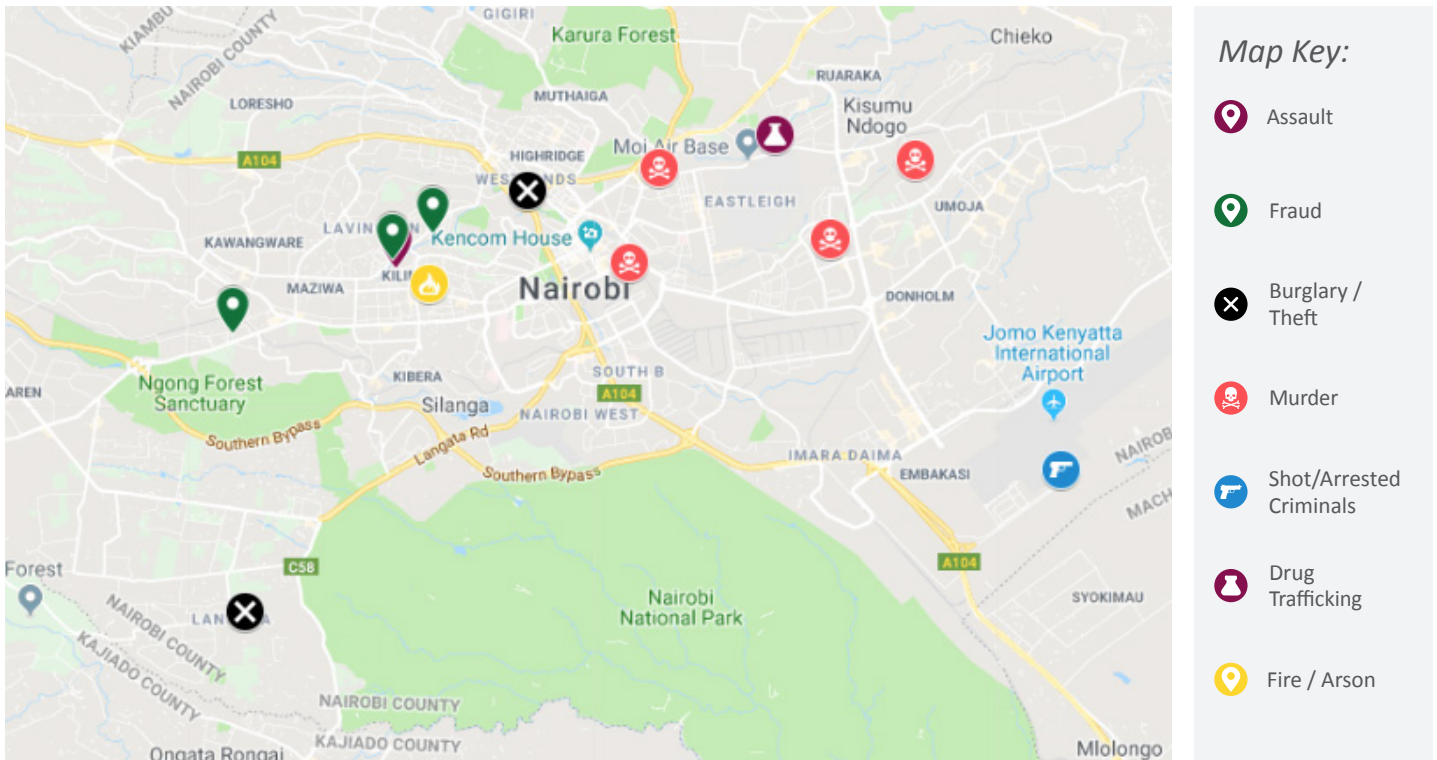

HIGHLIGHTS OF THE WEEK

NAIROBI

The key crime-related incidents reported in Nairobi included:

- A 30-year-old man was on Tuesday arrested for killing his pregnant girlfriend following a domestic quarrel at their house in Pangani, Nairobi.
- A woman is accused to have on Wednesday killed her husband at Muthurwa area of Nairobi County.
- Suspected thieves on Thursday morning broke into a commercial premise on the Muthithi Road and made away with valuables.
- A notorious house burglar was on Thursday arrested by detectives at the JKIA while trying to board a flight to Dar es Salaam.
- Five people were arrested after they allegedly assaulted their friend on Friday night at an apartment in Kilimani, Nairobi.
- A 20-year-old girl was on Saturday stabbed to death by unknown people in Buruburu, Nairobi.
- Nine people among them seven foreigners were on Saturday arrested with millions of fake US dollars in Kilimani, Nairobi.
- A fire incident was on Sunday night reported at a restaurant along Chaka road in Hurlingham, Nairobi.
- A 30-year-old man was on Monday arrested with 106 sachets of heroin following a crackdown of drug traffickers at Kampala Ndogo in Mathare, Nairobi.

ANALYSIS OF CRIME INCIDENTS IN NAIROBI

ANALYSIS OF CRIME INCIDENTS

A total of 17 suspects were arrested in connection with fake currency syndicate

SCENE OF INCIDENTS ANALYSIS IN RELATION TO INCIDENTS

There was a slight increase in the total number of incidents reported in the corresponding scene of incidents

ANALYSIS OF CRIME INCIDENTS IN KENYA

ANALYSIS OF CRIME INCIDENTS

A total of 38 incidents were recorded in the Rest of the Country

SCENE OF INCIDENTS ANALYSIS IN RELATION TO INCIDENTS

Four schools reported incidents of fire one week into the second term

AN AERIAL VIEW OF SECURITY INCIDENTS IN NAIROBI & KENYA

NAIROBI:

For a more interactive map, click on the following link: <http://bit.ly/2WtZpZm>

KENYA:

For a more interactive map, click on the following link: <http://bit.ly/2vpYjCf>