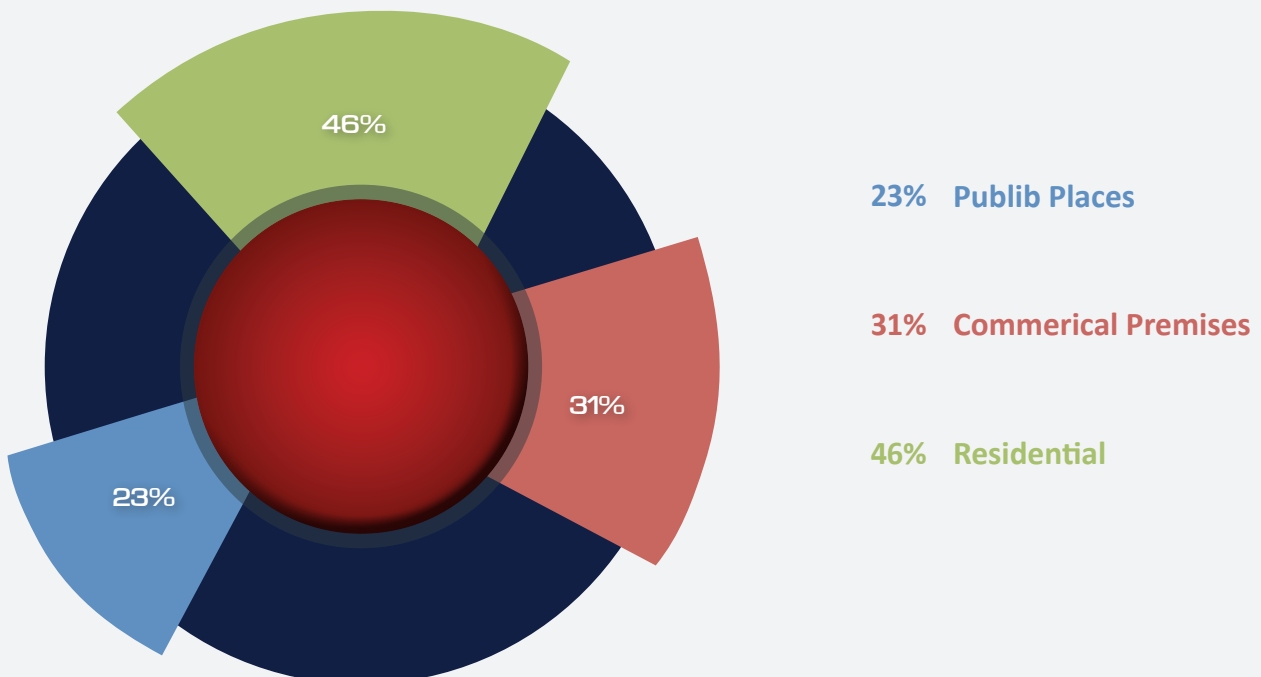

INTRODUCTION

The past week witnessed, a rise in mysterious killings reported in various areas within the County. Of particular concern were the murders of more than 20 people in Butere, Khwisero, and Matungu Sub counties carried out by a suspected criminal gang calling itself the 42 brothers for the past one month.

HIGHLIGHTS OF THE WEEK

NAIROBI

The key crime-related incidents reported in Nairobi included:

- A 30-year-old man was on Tuesday arrested for killing his pregnant girlfriend following a domestic quarrel at their house in Pangani, Nairobi.
- A woman is accused to have on Wednesday killed her husband at Muthurwa area of Nairobi County.
- Suspected thieves on Thursday morning broke into a commercial premise on the Muthithi Road and made away with valuables.
- A notorious house burglar was on Thursday arrested by detectives at the JKIA while trying to board a flight to Dar es Salaam.
- Five people were arrested after they allegedly assaulted their friend on Friday night at an apartment in Kilimani, Nairobi.
- A 20-year-old girl was on Saturday stabbed to death by unknown people in Buruburu, Nairobi.
- Nine people among them seven foreigners were on Saturday arrested with millions of fake US dollars in Kilimani, Nairobi.
- A fire incident was on Sunday night reported at a restaurant along Chaka road in Hurlingham, Nairobi.
- A 30-year-old man was on Monday arrested with 106 sachets of heroin following a crackdown of drug traffickers at Kampala Ndogo in Mathare, Nairobi.

ANALYSIS OF CRIME INCIDENTS IN NAIROBI

ANALYSIS OF CRIME INCIDENTS

A total of 17 suspects were arrested in connection with fake currency syndicate

SCENE OF INCIDENTS ANALYSIS IN RELATION TO INCIDENTS

There was a slight increase in the total number of incidents reported in the corresponding scene of incidents