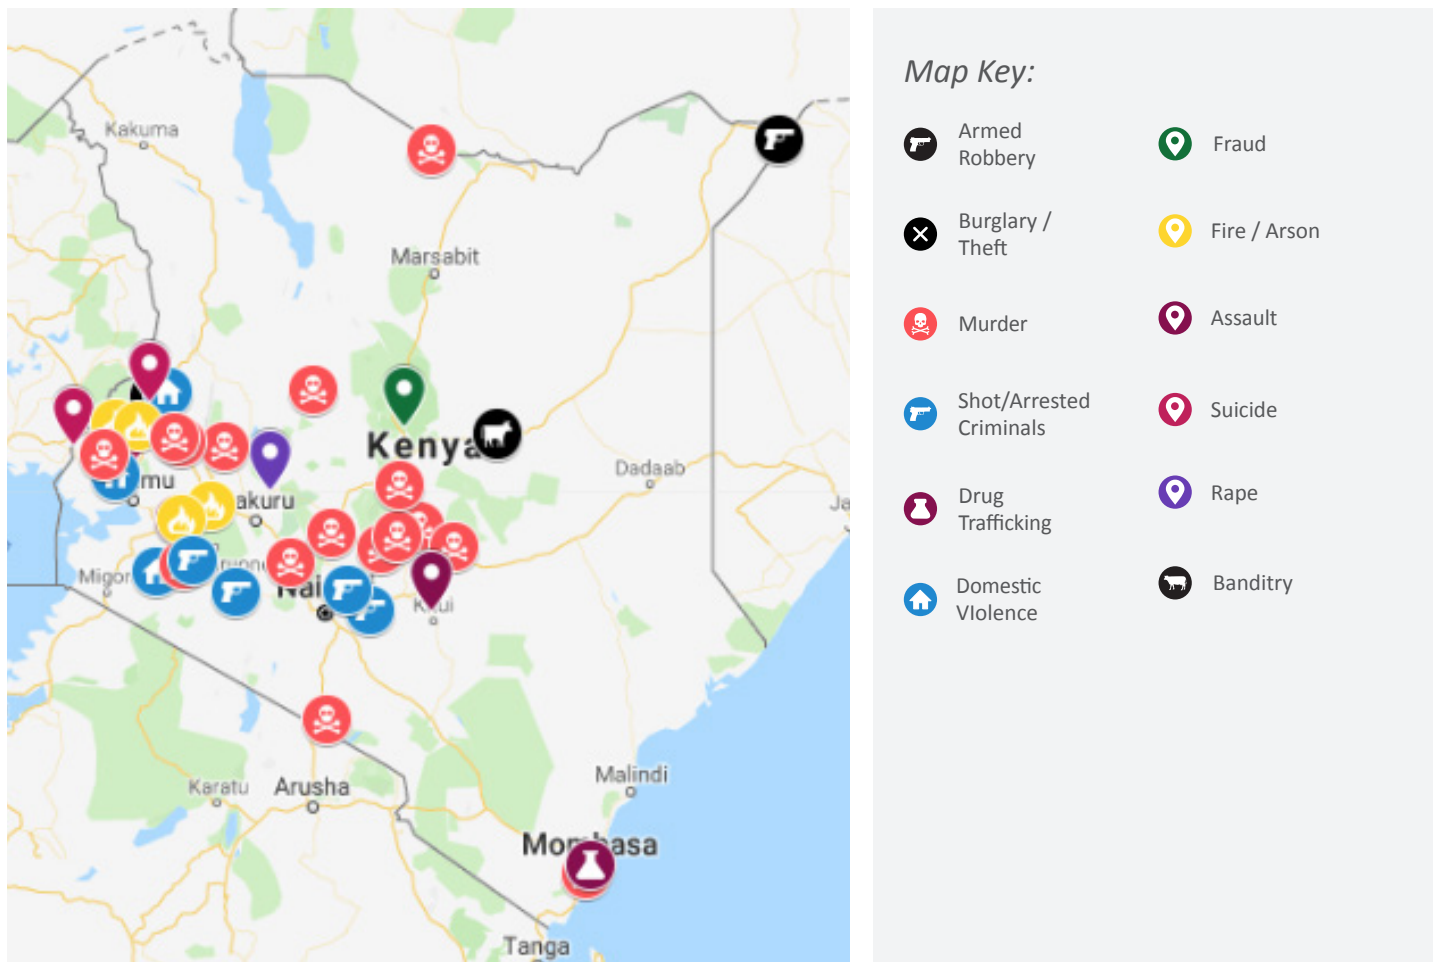

HIGHLIGHTS OF THE WEEK

NAIROBI

The key crime-related incidents reported in Nairobi included:

- A 30-year-old man was on Tuesday arrested for killing his pregnant girlfriend following a domestic quarrel at their house in Pangani, Nairobi.
- A woman is accused to have on Wednesday killed her husband at Muthurwa area of Nairobi County.
- Suspected thieves on Thursday morning broke into a commercial premise on the Muthithi Road and made away with valuables.
- A notorious house burglar was on Thursday arrested by detectives at the JKIA while trying to board a flight to Dar es Salaam.
- Five people were arrested after they allegedly assaulted their friend on Friday night at an apartment in Kilimani, Nairobi.
- A 20-year-old girl was on Saturday stabbed to death by unknown people in Buruburu, Nairobi.
- Nine people among them seven foreigners were on Saturday arrested with millions of fake US dollars in Kilimani, Nairobi.
- A fire incident was on Sunday night reported at a restaurant along Chaka road in Hurlingham, Nairobi.
- A 30-year-old man was on Monday arrested with 106 sachets of heroin following a crackdown of drug traffickers at Kampala Ndogo in Mathare, Nairobi.

ANALYSIS OF CRIME INCIDENTS IN NAIROBI

ANALYSIS OF CRIME INCIDENTS

A total of 17 suspects were arrested in connection with fake currency syndicate

SCENE OF INCIDENTS ANALYSIS IN RELATION TO INCIDENTS

There was a slight increase in the total number of incidents reported in the corresponding scene of incidents

ANALYSIS OF CRIME INCIDENTS IN KENYA

ANALYSIS OF CRIME INCIDENTS

A total of 38 incidents were recorded in the Rest of the Country

SCENE OF INCIDENTS ANALYSIS IN RELATION TO INCIDENTS

Four schools reported incidents of fire one week into the second term

AN AERIAL VIEW OF SECURITY INCIDENTS IN NAIROBI & KENYA

NAIROBI:

For a more interactive map, click on the following link: <http://bit.ly/2WtZpZm>

KENYA:

For a more interactive map, click on the following link: <http://bit.ly/2vpYjCf>