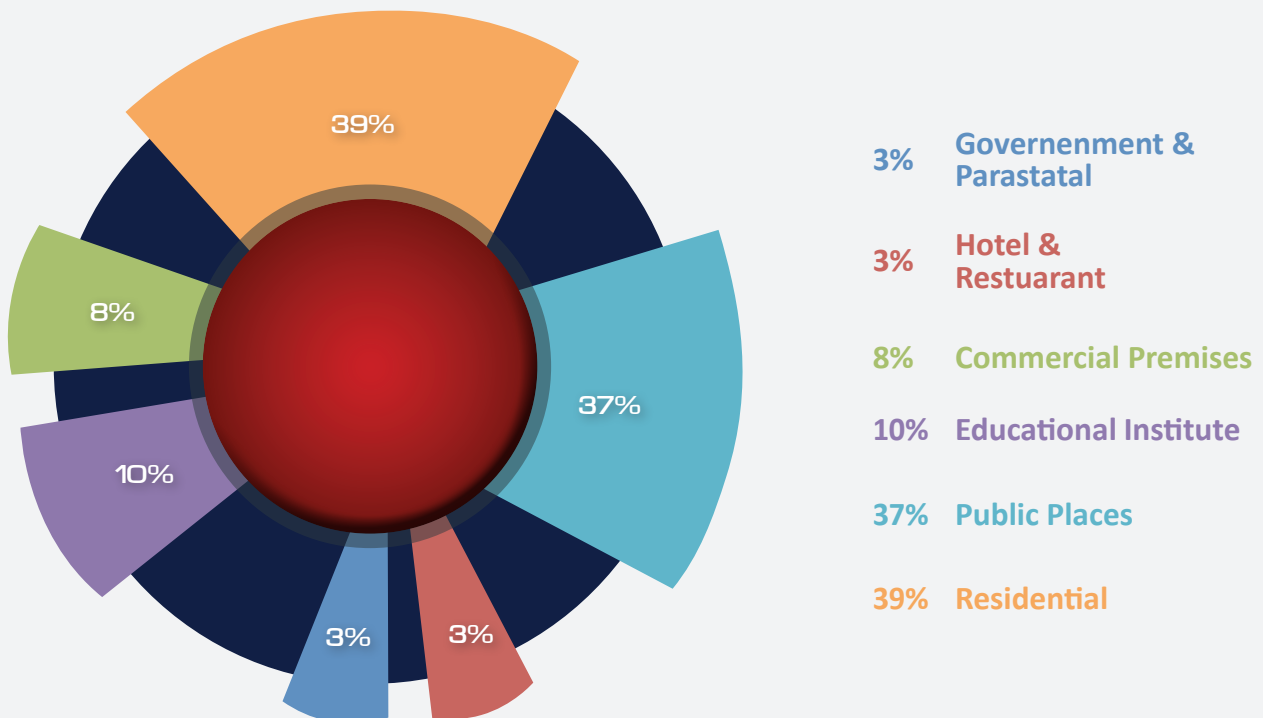

HIGHLIGHTS OF THE WEEK

NAIROBI

The key crime-related incidents reported in Nairobi included:

- A 30-year-old man was on Tuesday arrested for killing his pregnant girlfriend following a domestic quarrel at their house in Pangani, Nairobi.
- A woman is accused to have on Wednesday killed her husband at Muthurwa area of Nairobi County.
- Suspected thieves on Thursday morning broke into a commercial premise on the Muthithi Road and made away with valuables.
- A notorious house burglar was on Thursday arrested by detectives at the JKIA while trying to board a flight to Dar es Salaam.
- Five people were arrested after they allegedly assaulted their friend on Friday night at an apartment in Kilimani, Nairobi.
- A 20-year-old girl was on Saturday stabbed to death by unknown people in Buruburu, Nairobi.
- Nine people among them seven foreigners were on Saturday arrested with millions of fake US dollars in Kilimani, Nairobi.
- A fire incident was on Sunday night reported at a restaurant along Chaka road in Hurlingham, Nairobi.
- A 30-year-old man was on Monday arrested with 106 sachets of heroin following a crackdown of drug traffickers at Kampala Ndogo in Mathare, Nairobi.

ANALYSIS OF CRIME INCIDENTS IN NAIROBI

ANALYSIS OF CRIME INCIDENTS

A total of 17 suspects were arrested in connection with fake currency syndicate

SCENE OF INCIDENTS ANALYSIS IN RELATION TO INCIDENTS

There was a slight increase in the total number of incidents reported in the corresponding scene of incidents

ANALYSIS OF CRIME INCIDENTS IN KENYA

ANALYSIS OF CRIME INCIDENTS

A total of 38 incidents were recorded in the Rest of the Country

SCENE OF INCIDENTS ANALYSIS IN RELATION TO INCIDENTS

Four schools reported incidents of fire one week into the second term

AN AERIAL VIEW OF SECURITY INCIDENTS IN NAIROBI & KENYA

NAIROBI:

For a more interactive map, click on the following link: <http://bit.ly/2WtZpZm>

KENYA:

For a more interactive map, click on the following link: <http://bit.ly/2vpYjCf>