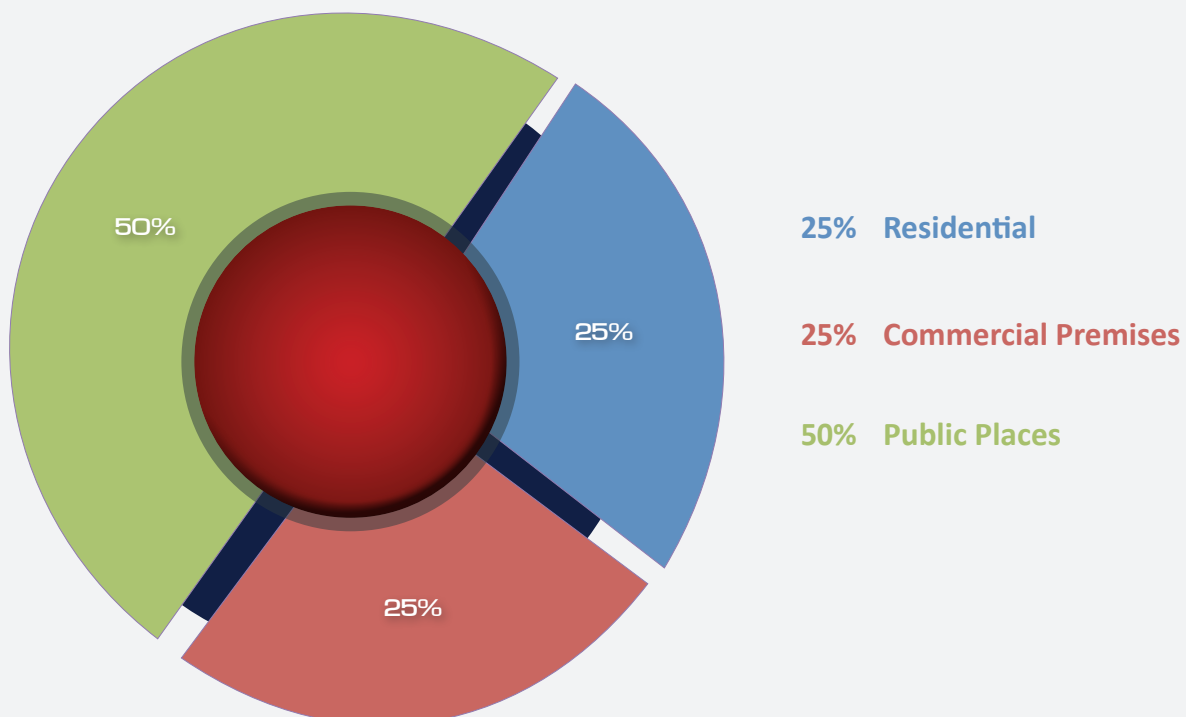

Other than the above, the resurgence of local criminal gangs in the Mombasa region was of great concern following the Monday night attack on locals in Bamburi area by the outlawed Wakili Kwanza gang. Police have so far been able to arrest three suspects in connection with this attack that left at least thirteen people seriously injured.

HIGHLIGHTS OF THE WEEK NAIROBI

The key crime-related incidents reported in Nairobi included:

- A suspected robber was on Thursday night shot dead while three others escaped following a shootout with detectives pursuing a stolen lorry near Kenya Utalii college, Nairobi.
- A suspected carjacker was on Friday nabbed in Kabete while in possession of a stolen car whose colour and registration number had been changed.
- Two women are accused to have on Saturday drugged and stolen from a businessman in a Nairobi's hotel room.
- One person on Sunday died and property worth millions of shillings destroyed after a fire broke out on a residential flat on Kiambu road near Ridgeways mall.

ANALYSIS OF CRIME INCIDENTS IN NAIROBI

ANALYSIS OF CRIME INCIDENTS

The police crackdown on stolen vehicles has seen at least three suspects arrested.

SCENE OF INCIDENTS ANALYSIS IN RELATION TO INCIDENTS

A near state of normalcy was experienced in Nairobi with few reports of incidents to their corresponding scenes

ANALYSIS OF CRIME INCIDENTS IN KENYA

ANALYSIS OF CRIME INCIDENTS

A total of 15 incidents were recorded in the Rest of the Country

SCENE OF INCIDENTS ANALYSIS IN RELATION TO INCIDENTS

Similar to Nairobi, the Rest of the Country also witnessed a tremendous drop in the number of incidents