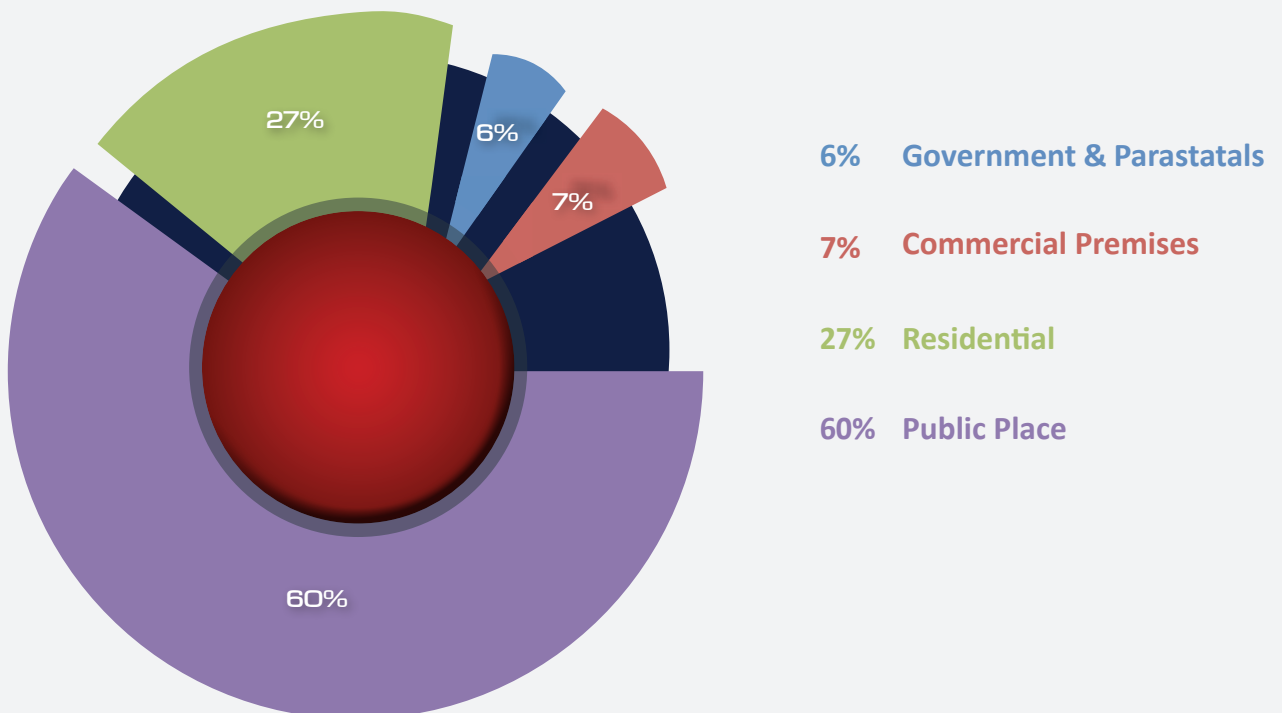

HIGHLIGHTS OF THE WEEK NAIROBI

The key crime-related incidents reported in Nairobi included:

- A suspected robber was on Thursday night shot dead while three others escaped following a shootout with detectives pursuing a stolen lorry near Kenya Utalii college, Nairobi.
- A suspected carjacker was on Friday nabbed in Kabete while in possession of a stolen car whose colour and registration number had been changed.
- Two women are accused to have on Saturday drugged and stolen from a businessman in a Nairobi's hotel room.
- One person on Sunday died and property worth millions of shillings destroyed after a fire broke out on a residential flat on Kiambu road near Ridgeways mall.

ANALYSIS OF CRIME INCIDENTS IN NAIROBI

ANALYSIS OF CRIME INCIDENTS

The police crackdown on stolen vehicles has seen at least three suspects arrested.

SCENE OF INCIDENTS ANALYSIS IN RELATION TO INCIDENTS

A near state of normalcy was experienced in Nairobi with few reports of incidents to their corresponding scenes

ANALYSIS OF CRIME INCIDENTS IN KENYA

ANALYSIS OF CRIME INCIDENTS

A total of 15 incidents were recorded in the Rest of the Country

SCENE OF INCIDENTS ANALYSIS IN RELATION TO INCIDENTS

Similar to Nairobi, the Rest of the Country also witnessed a tremendous drop in the number of incidents

AN AERIAL VIEW OF SECURITY INCIDENTS IN NAIROBI & KENYA

NAIROBI:

For a more interactive map, click on the following link: <http://bit.ly/2KybPuy>

KENYA:

For a more interactive map, click on the following link: <http://bit.ly/2OTOP06>