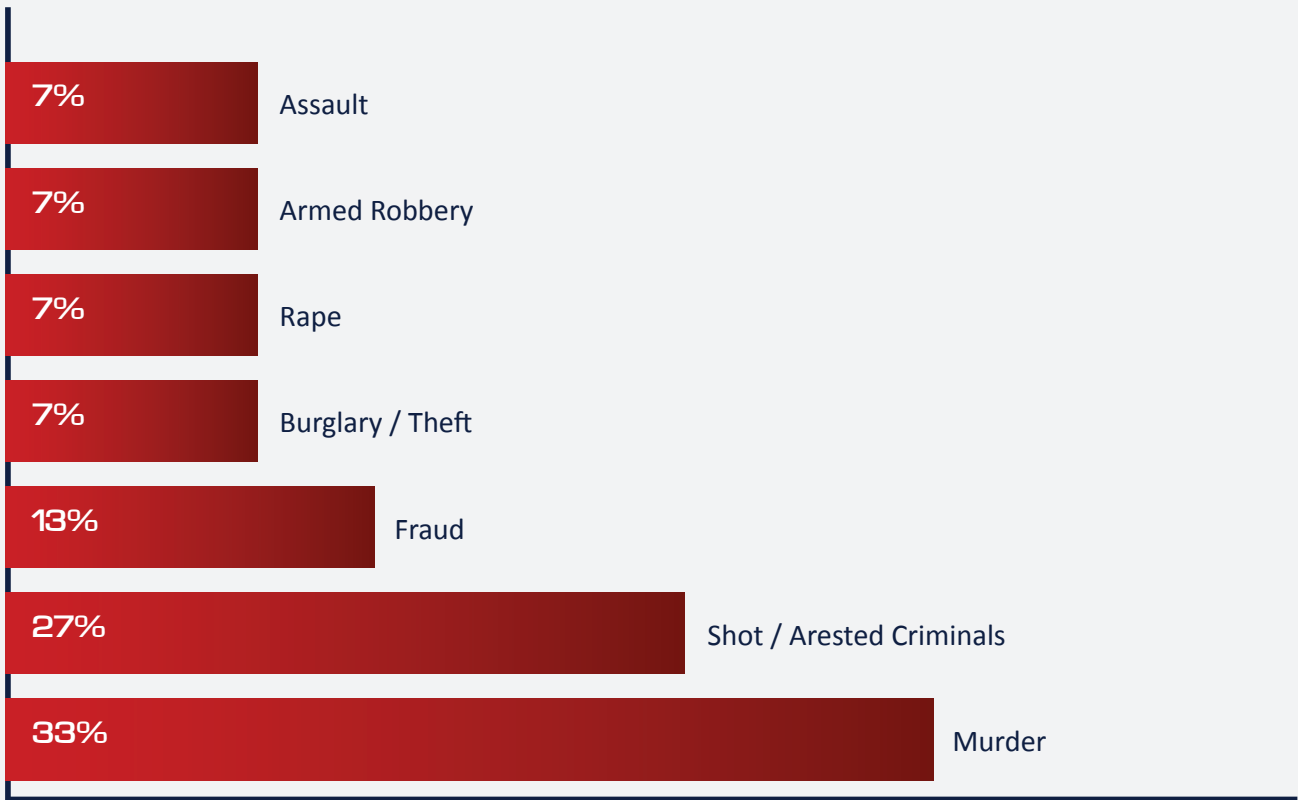

Other than the above, the resurgence of local criminal gangs in the Mombasa region was of great concern following the Monday night attack on locals in Bamburi area by the outlawed Wakili Kwanza gang. Police have so far been able to arrest three suspects in connection with this attack that left at least thirteen people seriously injured.

HIGHLIGHTS OF THE WEEK NAIROBI

The key crime-related incidents reported in Nairobi included:

- A suspected robber was on Thursday night shot dead while three others escaped following a shootout with detectives pursuing a stolen lorry near Kenya Utalii college, Nairobi.
- A suspected carjacker was on Friday nabbed in Kabete while in possession of a stolen car whose colour and registration number had been changed.
- Two women are accused to have on Saturday drugged and stolen from a businessman in a Nairobi's hotel room.
- One person on Sunday died and property worth millions of shillings destroyed after a fire broke out on a residential flat on Kiambu road near Ridgeways mall.

ANALYSIS OF CRIME INCIDENTS IN NAIROBI

ANALYSIS OF CRIME INCIDENTS

The police crackdown on stolen vehicles has seen at least three suspects arrested.

SCENE OF INCIDENTS ANALYSIS IN RELATION TO INCIDENTS

A near state of normalcy was experienced in Nairobi with few reports of incidents to their corresponding scenes

ANALYSIS OF CRIME INCIDENTS IN KENYA

ANALYSIS OF CRIME INCIDENTS

A total of 15 incidents were recorded in the Rest of the Country

SCENE OF INCIDENTS ANALYSIS IN RELATION TO INCIDENTS

Similar to Nairobi, the Rest of the Country also witnessed a tremendous drop in the number of incidents