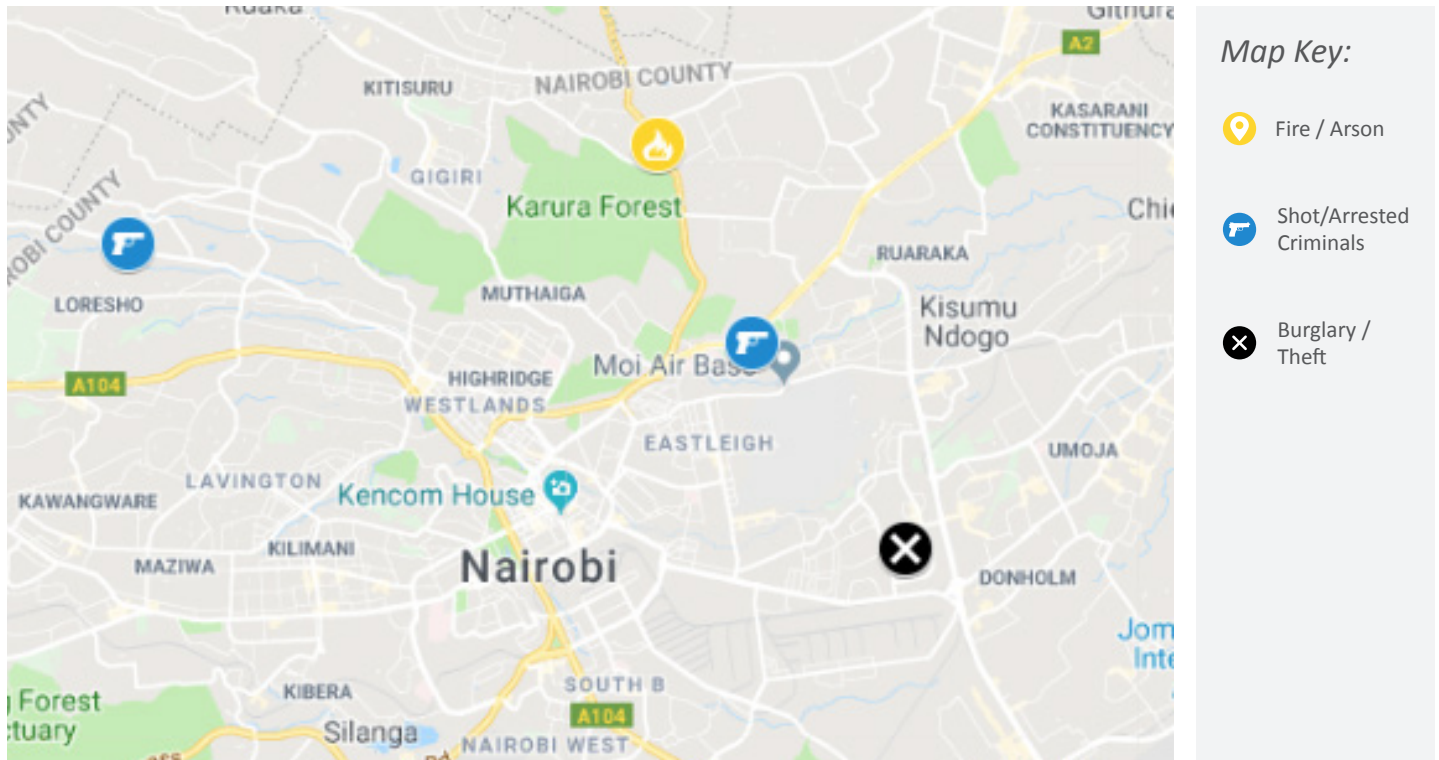

ANALYSIS OF CRIME INCIDENTS IN KENYA

ANALYSIS OF CRIME INCIDENTS

A total of 15 incidents were recorded in the Rest of the Country

SCENE OF INCIDENTS ANALYSIS IN RELATION TO INCIDENTS

Similar to Nairobi, the Rest of the Country also witnessed a tremendous drop in the number of incidents

AN AERIAL VIEW OF SECURITY INCIDENTS IN NAIROBI & KENYA

NAIROBI:

For a more interactive map, click on the following link: <http://bit.ly/2KybPuy>

KENYA:

For a more interactive map, click on the following link: <http://bit.ly/2OTOP06>