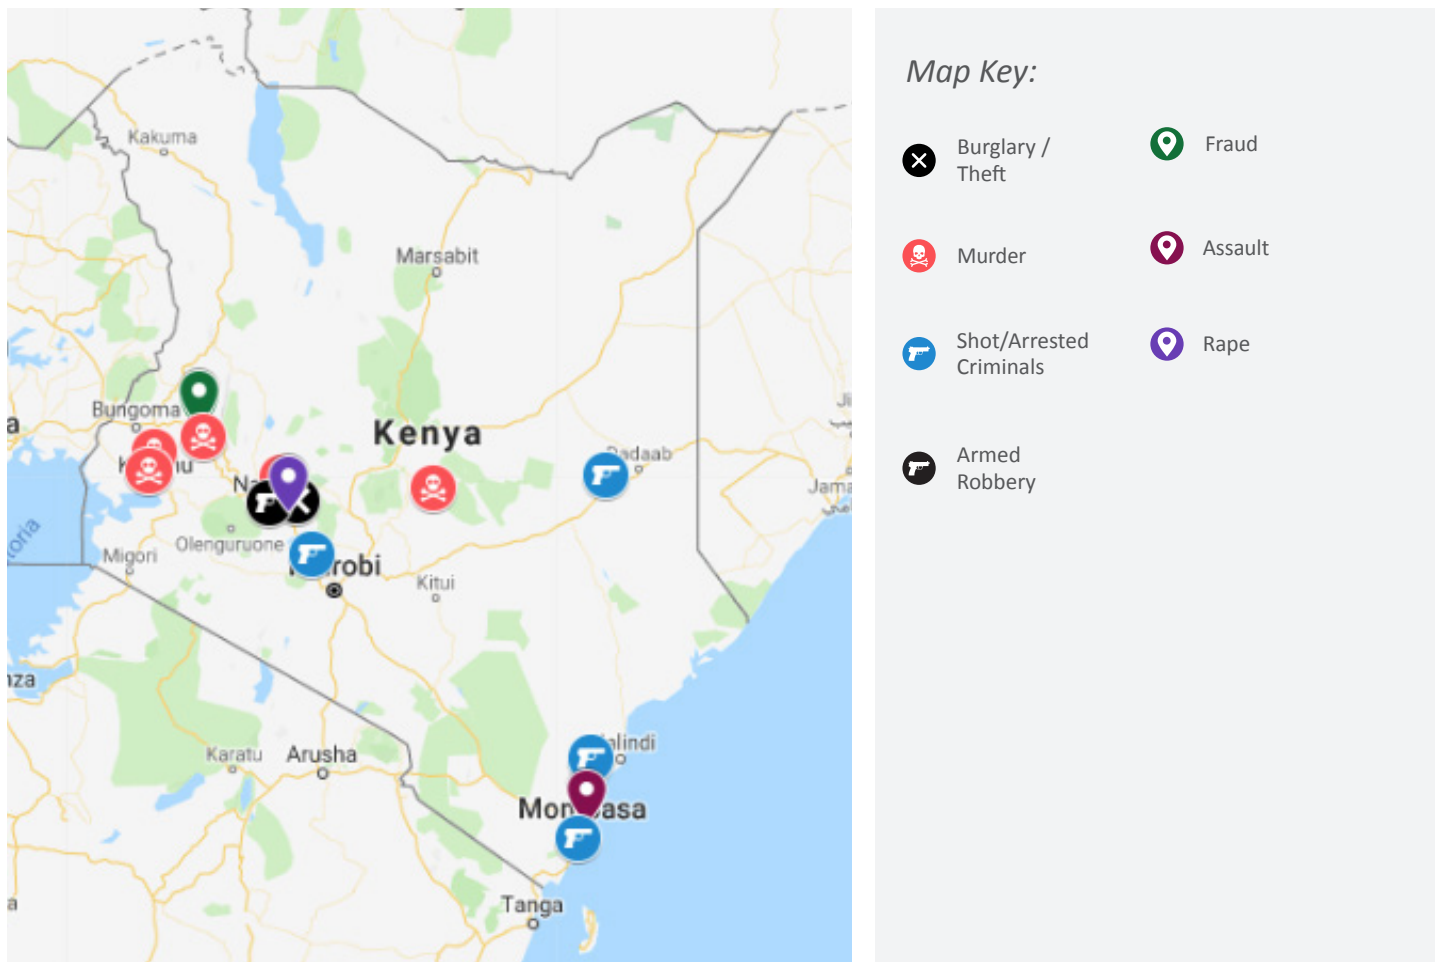

ANALYSIS OF CRIME INCIDENTS IN KENYA

ANALYSIS OF CRIME INCIDENTS

A total of 15 incidents were recorded in the Rest of the Country

SCENE OF INCIDENTS ANALYSIS IN RELATION TO INCIDENTS

Similar to Nairobi, the Rest of the Country also witnessed a tremendous drop in the number of incidents

AN AERIAL VIEW OF SECURITY INCIDENTS IN NAIROBI & KENYA

NAIROBI:

For a more interactive map, click on the following link: <http://bit.ly/2KybPuy>

KENYA:

For a more interactive map, click on the following link: <http://bit.ly/2OTOP06>