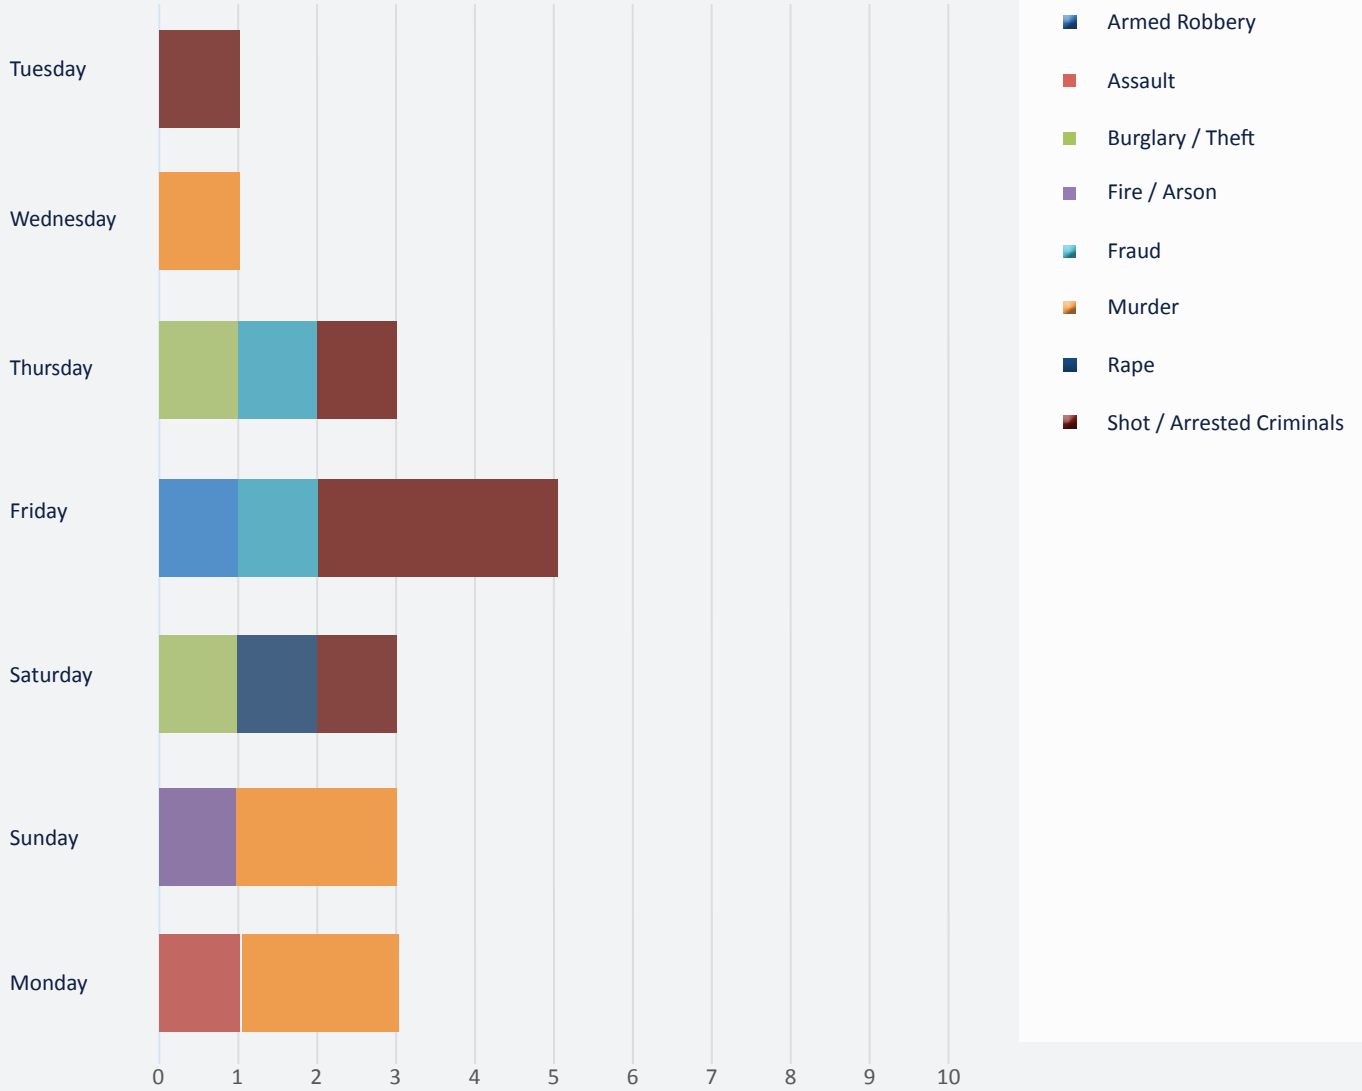

SCENE OF INCIDENTS ANALYSIS IN RELATION TO THE DAYS OF THE WEEK