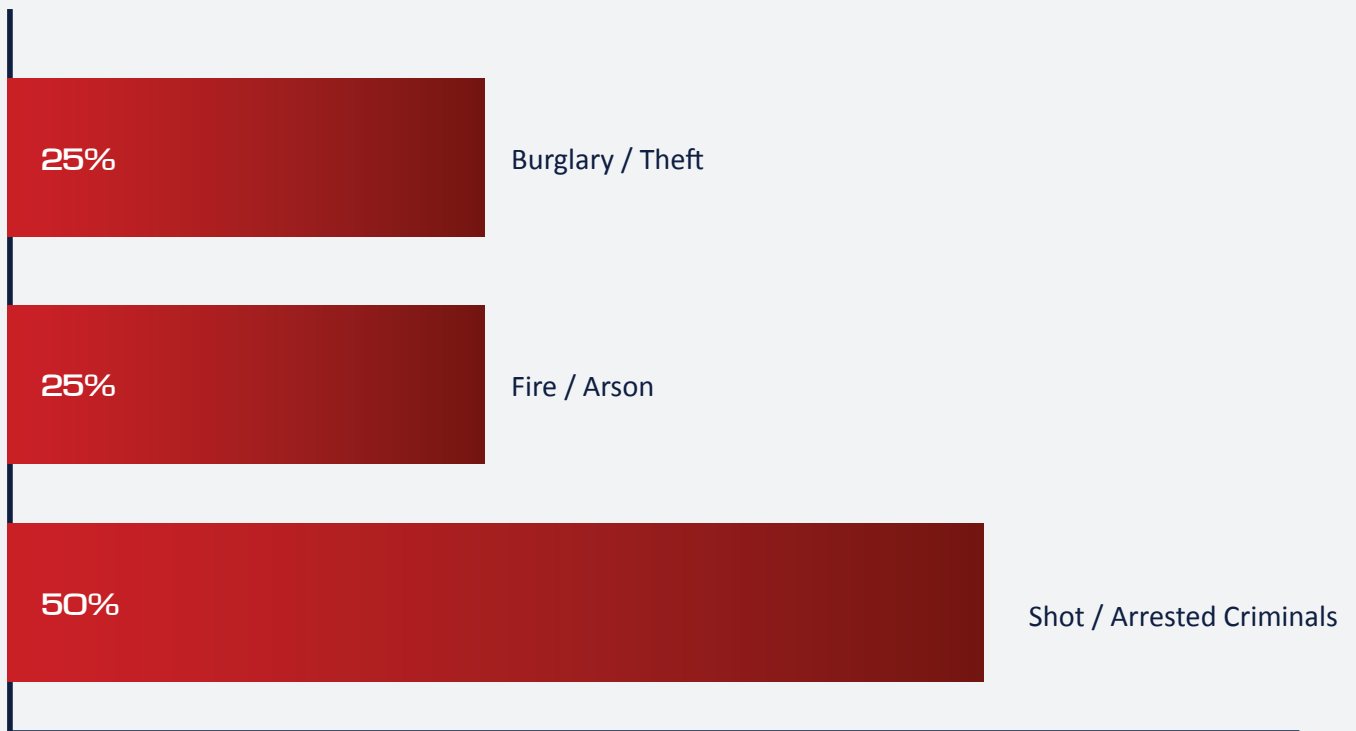

Other than the above, the resurgence of local criminal gangs in the Mombasa region was of great concern following the Monday night attack on locals in Bamburi area by the outlawed Wakili Kwanza gang. Police have so far been able to arrest three suspects in connection with this attack that left at least thirteen people seriously injured.

HIGHLIGHTS OF THE WEEK NAIROBI

The key crime-related incidents reported in Nairobi included:

- A suspected robber was on Thursday night shot dead while three others escaped following a shootout with detectives pursuing a stolen lorry near Kenya Utalii college, Nairobi.
- A suspected carjacker was on Friday nabbed in Kabete while in possession of a stolen car whose colour and registration number had been changed.
- Two women are accused to have on Saturday drugged and stolen from a businessman in a Nairobi's hotel room.
- One person on Sunday died and property worth millions of shillings destroyed after a fire broke out on a residential flat on Kiambu road near Ridgeways mall.

ANALYSIS OF CRIME INCIDENTS IN NAIROBI

ANALYSIS OF CRIME INCIDENTS

The police crackdown on stolen vehicles has seen at least three suspects arrested.

SCENE OF INCIDENTS ANALYSIS IN RELATION TO INCIDENTS

A near state of normalcy was experienced in Nairobi with few reports of incidents to their corresponding scenes

ANALYSIS OF CRIME INCIDENTS IN KENYA

ANALYSIS OF CRIME INCIDENTS

A total of 15 incidents were recorded in the Rest of the Country

SCENE OF INCIDENTS ANALYSIS IN RELATION TO INCIDENTS

Similar to Nairobi, the Rest of the Country also witnessed a tremendous drop in the number of incidents