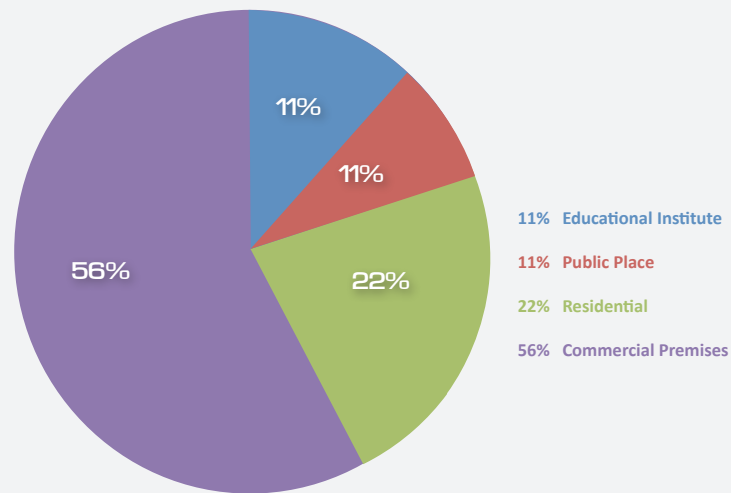

SCENE OF INCIDENTS ANALYSIS IN RELATION TO INCIDENTS

Unlike the norm, this reporting week saw Commercial Premises lead in the chart of the scene of incidents. We attribute this to increased cases of fire reported on Commercial Premises