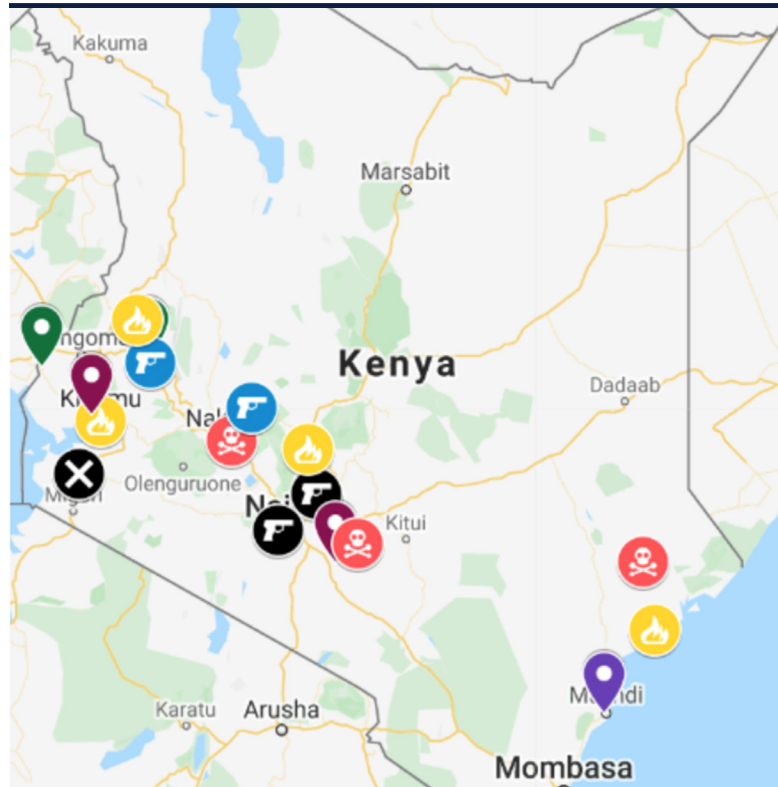

## AN AERIAL VIEW OF SECURITY INCIDENTS IN KENYA

The overall security incidents recorded across the country in the second week of February seemed to have slightly reduced as compared to the similar period last year. Despite the notable reduction, our security sources indicate that cases of fire were of great concern in this week under reference.

Other than the above, the Country continued to enjoy a near state of normalcy with increased police night patrols in areas perceived to be at high risk of criminal activities.

An instance is reported of police gunning down an armed robber and injuring two others after responding to a distress call at Gikambura area in Kikuyu Sub-County.

### Map Key:

- Murder
- Armed Robbery
- Fire / Arson
- Fraud
- Burglary / Theft
- Shot/Arrested Criminals
- Assault
- Rape

For a more interactive map, click on the following link:

<http://bit.ly/2w3Gts7>

# HIGHLIGHTS OF THE WEEK NAIROBI

The key crime-related incidents reported in Nairobi included:

- Three members of a notorious gang that had been operating within Nairobi's CBD were on Tuesday arrested after one person lost cash and personal property valued at Ksh. 174,000.00.
- Property of unknown value was on Wednesday night destroyed after a fire razed down a dormitory at Upper Hill High School in Nairobi.
- A motorist was on Thursday caught on CCTV cameras stealing lubricants from a petrol station along Mombasa Road, Nairobi.
- A backpack that contained a laptop and other valuables was on Friday reported stolen from a popular restaurant joint in Lavington.
- Three people were on Saturday arrested at Mukuru-Hazina in Nairobi County during an operation to curb illegal tapping of electricity
- Property worth millions of shillings was on Saturday night destroyed after stalls outside Kenyatta Market in Nairobi County were consumed by fire.