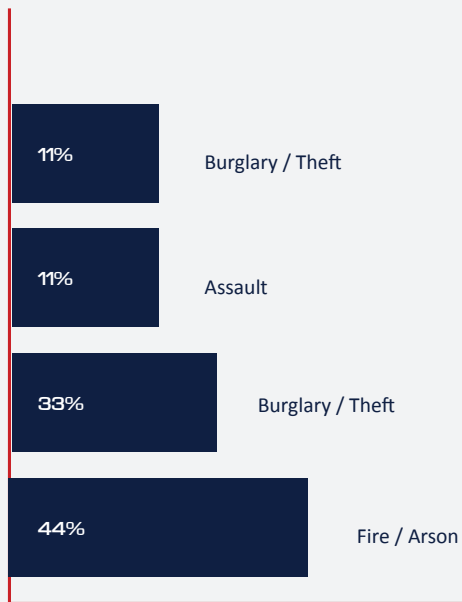

ANALYSIS OF CRIME INCIDENTS IN NAIROBI

ANALYSIS OF CRIME INCIDENTS

There were increased cases of fire in this reporting week as compared to the past two weeks