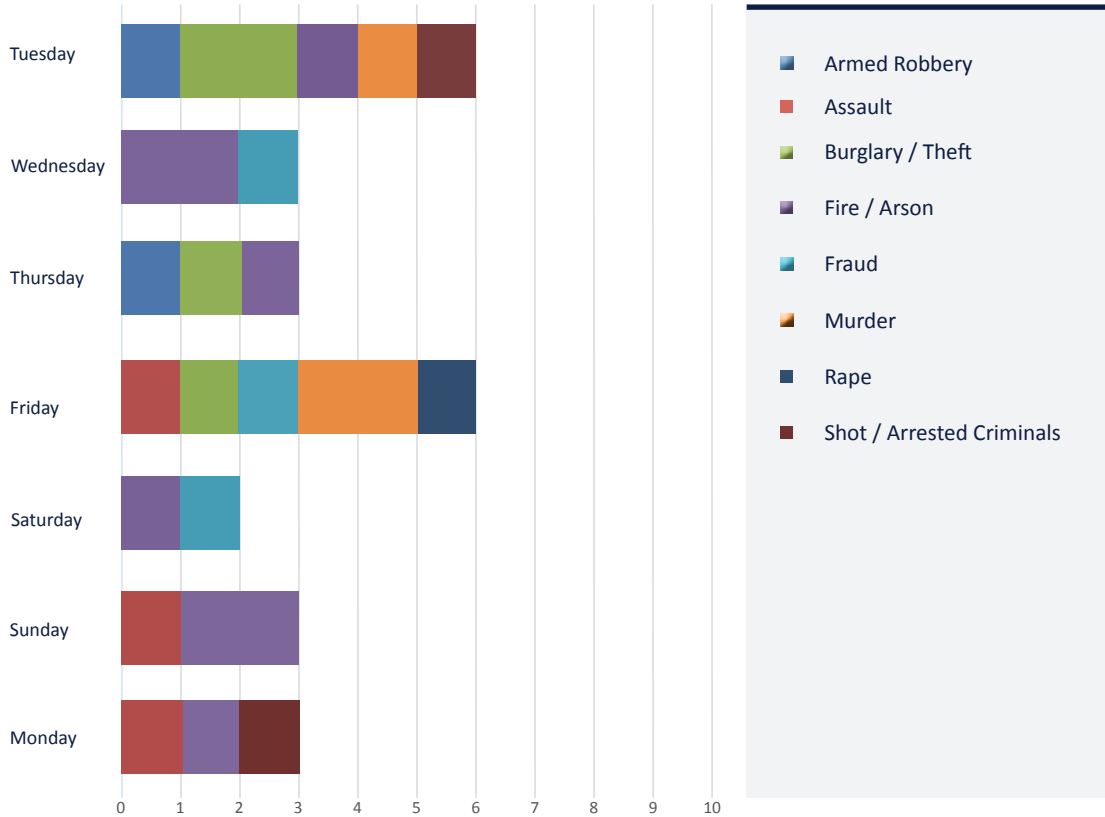

SCENE OF INCIDENTS ANALYSIS IN RELATION TO THE DAYS OF THE WEEK