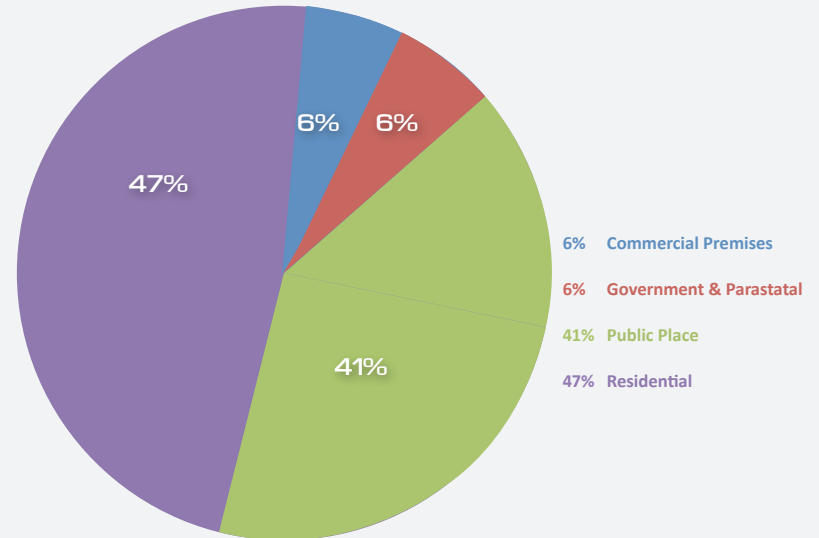

SCENE OF INCIDENTS ANALYSIS IN RELATION TO INCIDENTS

Unlike the previous week, there was a slight increase in the number of incidents reported in Rest of the Country