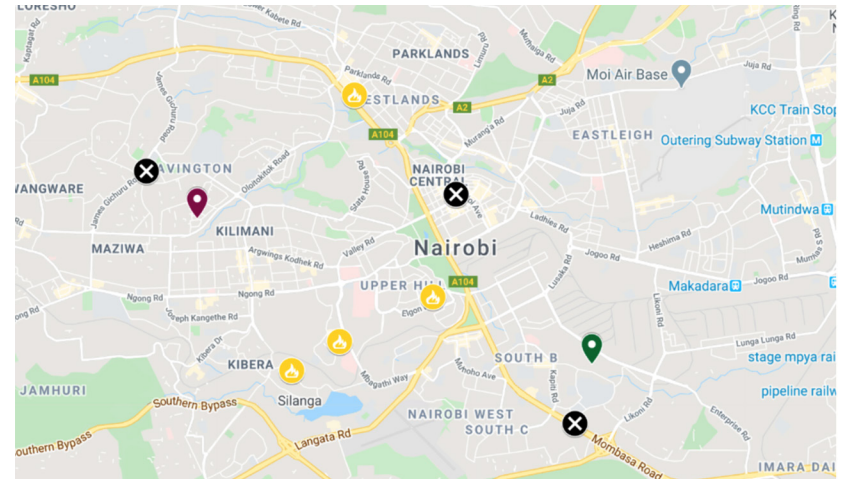

### Map Key:

- Murder
- Armed Robbery
- Fire / Arson
- Fraud
- Burglary / Theft
- Shot/Arrested Criminals
- Assault
- Rape

For a more interactive map, click on the following link:

<http://bit.ly/2w3Gts7>

# HIGHLIGHTS OF THE WEEK NAIROBI

The key crime-related incidents reported in Nairobi included:

- Three members of a notorious gang that had been operating within Nairobi's CBD were on Tuesday arrested after one person lost cash and personal property valued at Ksh. 174,000.00.
- Property of unknown value was on Wednesday night destroyed after a fire razed down a dormitory at Upper Hill High School in Nairobi.
- A motorist was on Thursday caught on CCTV cameras stealing lubricants from a petrol station along Mombasa Road, Nairobi.
- A backpack that contained a laptop and other valuables was on Friday reported stolen from a popular restaurant joint in Lavington.
- Three people were on Saturday arrested at Mukuru-Hazina in Nairobi County during an operation to curb illegal tapping of electricity
- Property worth millions of shillings was on Saturday night destroyed after stalls outside Kenyatta Market in Nairobi County were consumed by fire.

## AN AERIAL VIEW OF SECURITY INCIDENTS IN NAIROBI

### Map Key:

- ✕ Burglary / Theft
- 🔥 Fire / Arson
- 📍 Fraud
- 📍 Assault

For a more interactive map, click on the following link: <http://bit.ly/2UNOsE2>